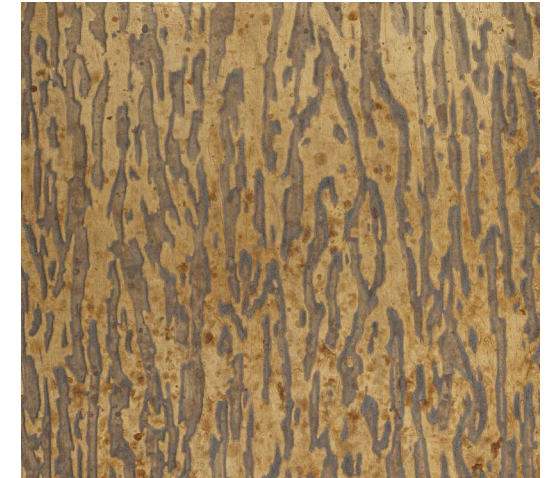

GILDED NATURE

WALLCOVERING COLLECTION

GREGORIUS | PINEO

Handcrafted by Atelier

GILDED NATURE

THERE'S NO SHORTAGE OF MOTHER NATURE'S EARTH-INSPIRED WATTAGE IN **GILDED NATURE**, OUR LATEST *HANDCRAFTED BY ATELIER* COLLECTION. These hand-gilded wall textures build on our signature artisan workings of metallics and boldly pair these techniques with three original, silk-screen designs.

Pearlescence
WLD-561

Aged Bronze Leaf
WLD-562

Warm Silver Leaf
WLD-563

Gun Metal Leaf
WLD-564

Packaged in panels 30" W x 10' L. Content: Metallic Leaf/Ink. Flammability Rating: ASTM E84 Class A. Color is shown for reference only. Custom colors are available upon request.

THE WILDS, WLD-562 Aged Bronze Leaf with GregoriusPineo Badia Bench

PYTHON

Expresses its skin in unexpected ripples of luster streaming in vertical relief.

Pearllescence
PTH-361

Aged Bronze Leaf
PTH-362

Warm Silver Leaf
PTH-363