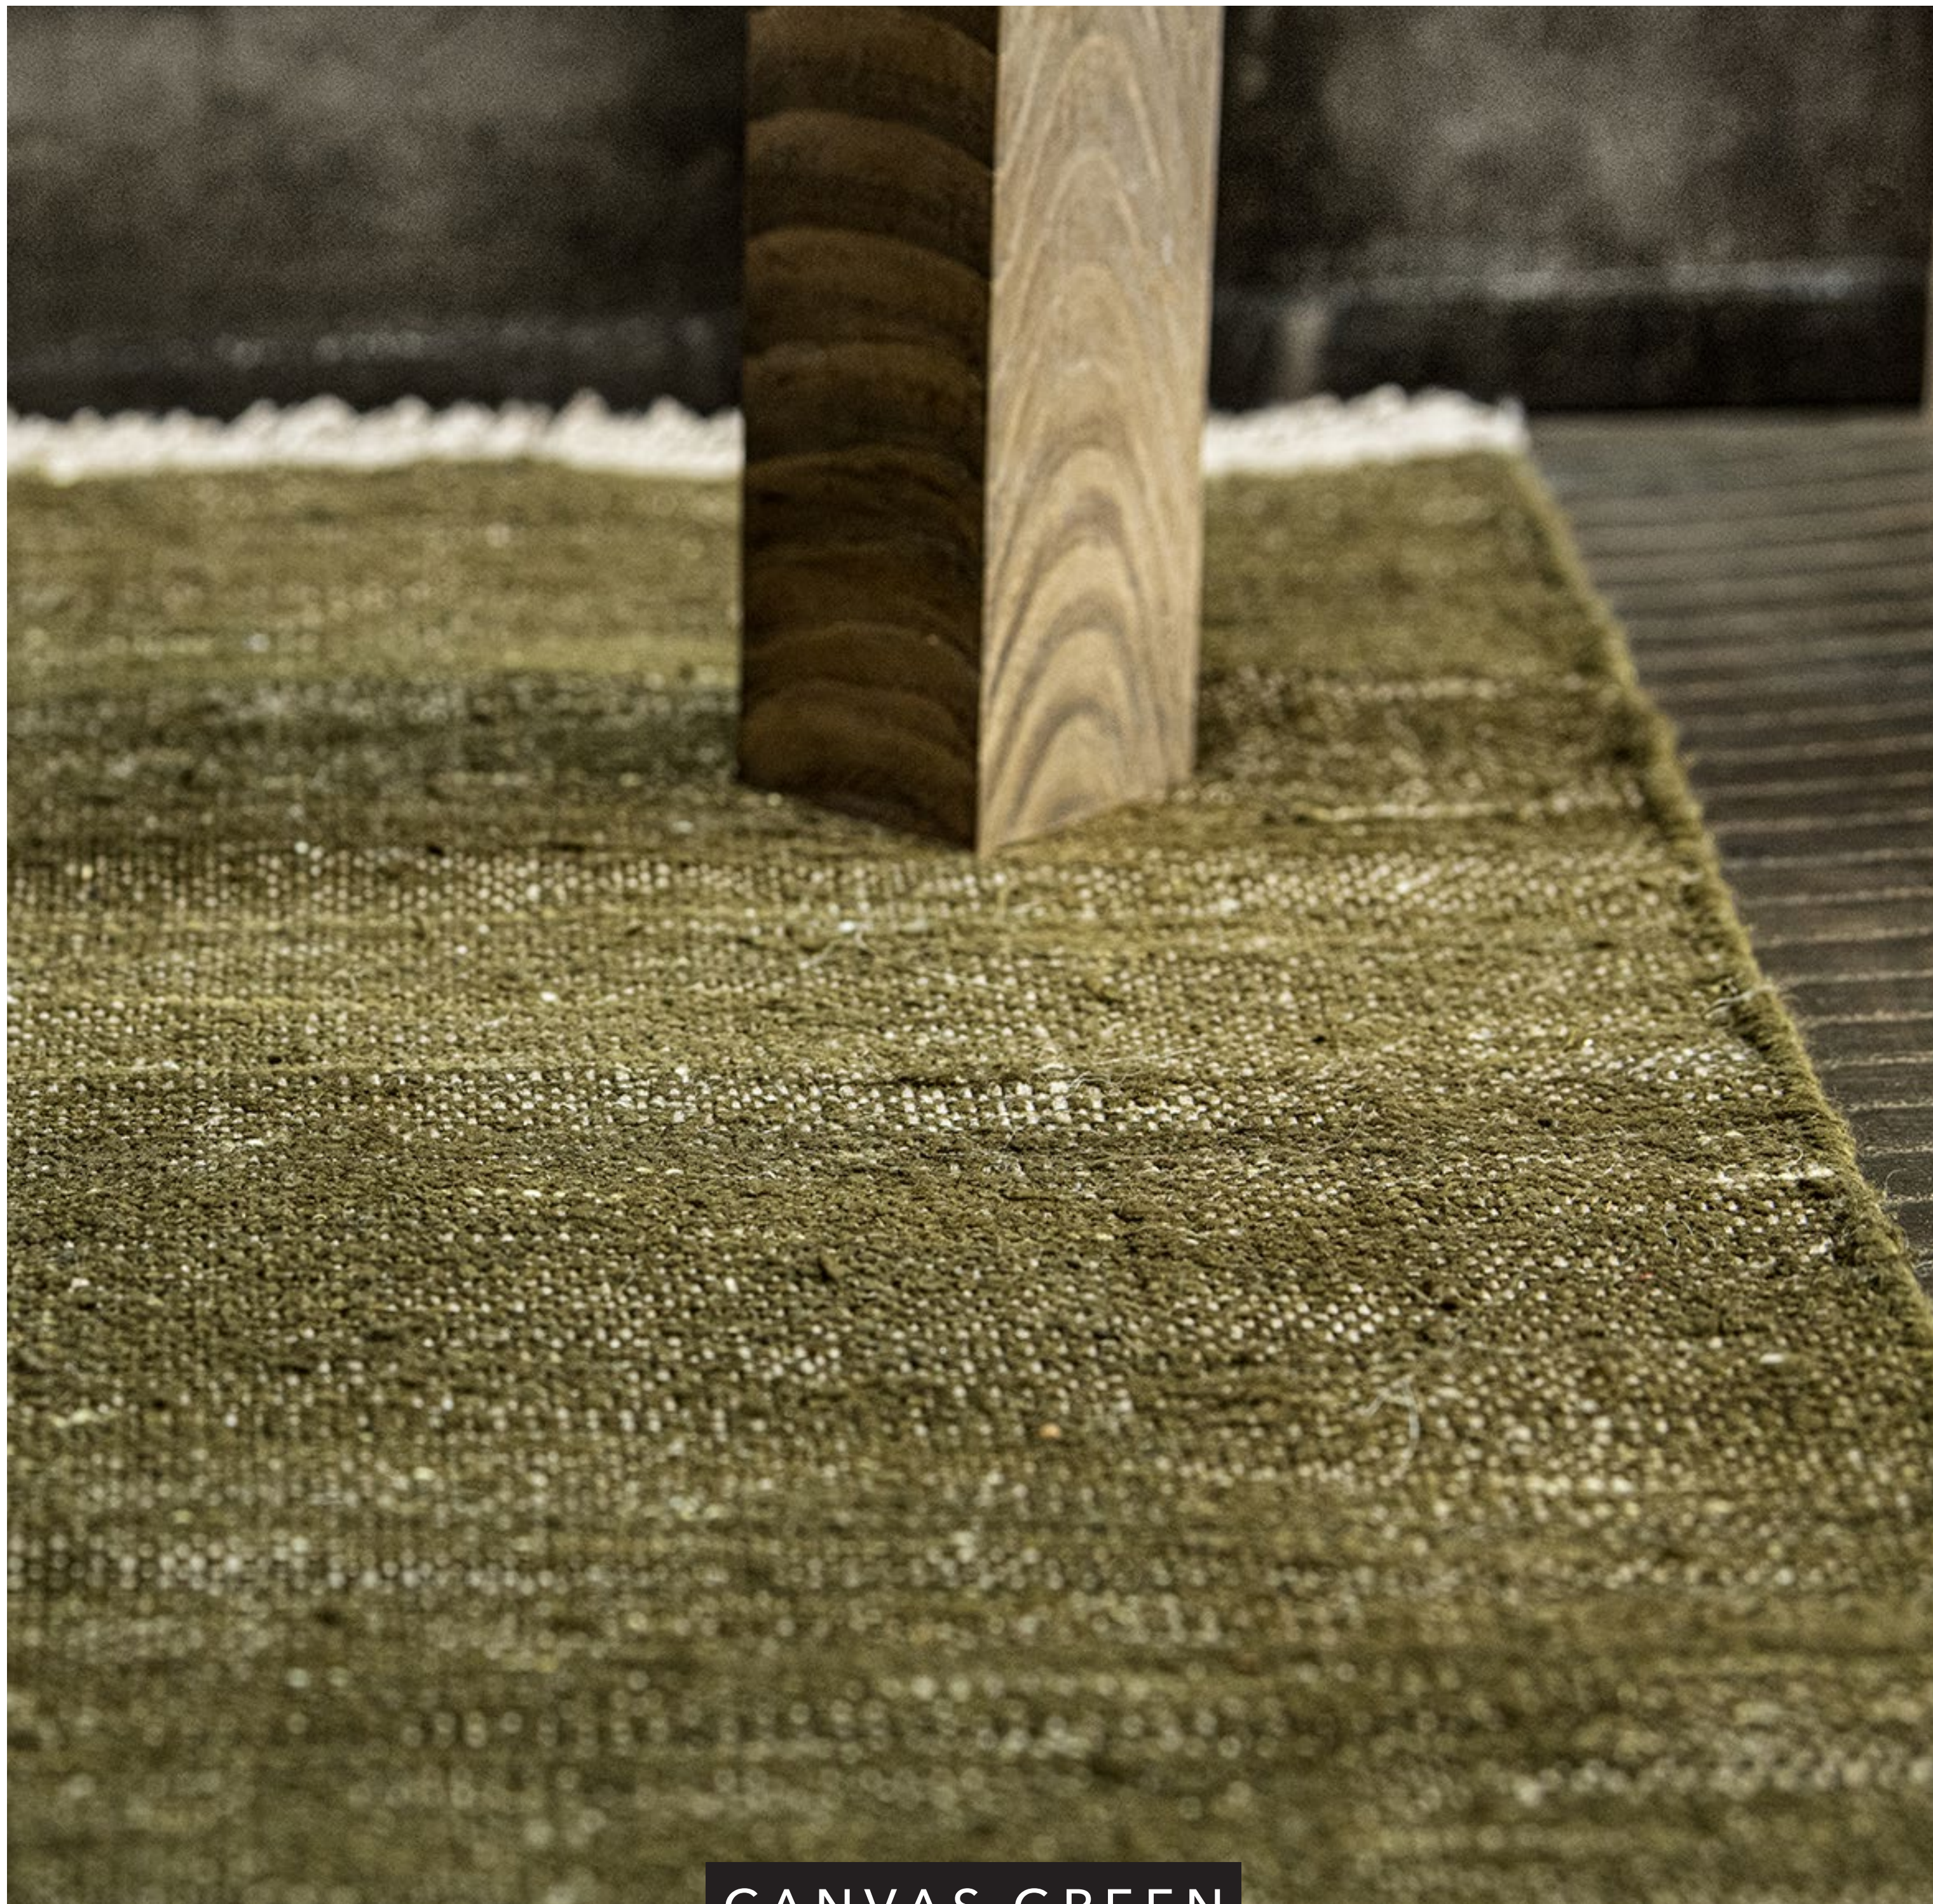

FERDENE

SPRING 2020

KNEDJERFAJICHER

LINES CAMEL GREY

LINES GREY PINK

LINES CHARCOAL GREEN

CANVAS COGNAC

CANVAS GREEN

CANVAS BLACK

CANVAS BLUE

CANVAS COLLECTION

ETCHED BLUE

PLANCK PINK

QUANTA WHITE GREY

QUANTA BLACK GOLD

DE SITTER GREY

DE SITTER NATURAL WHITE

ERDEN

SPRING 2020

KNEDIER FAUCHÉRE

Dior by
Avedon