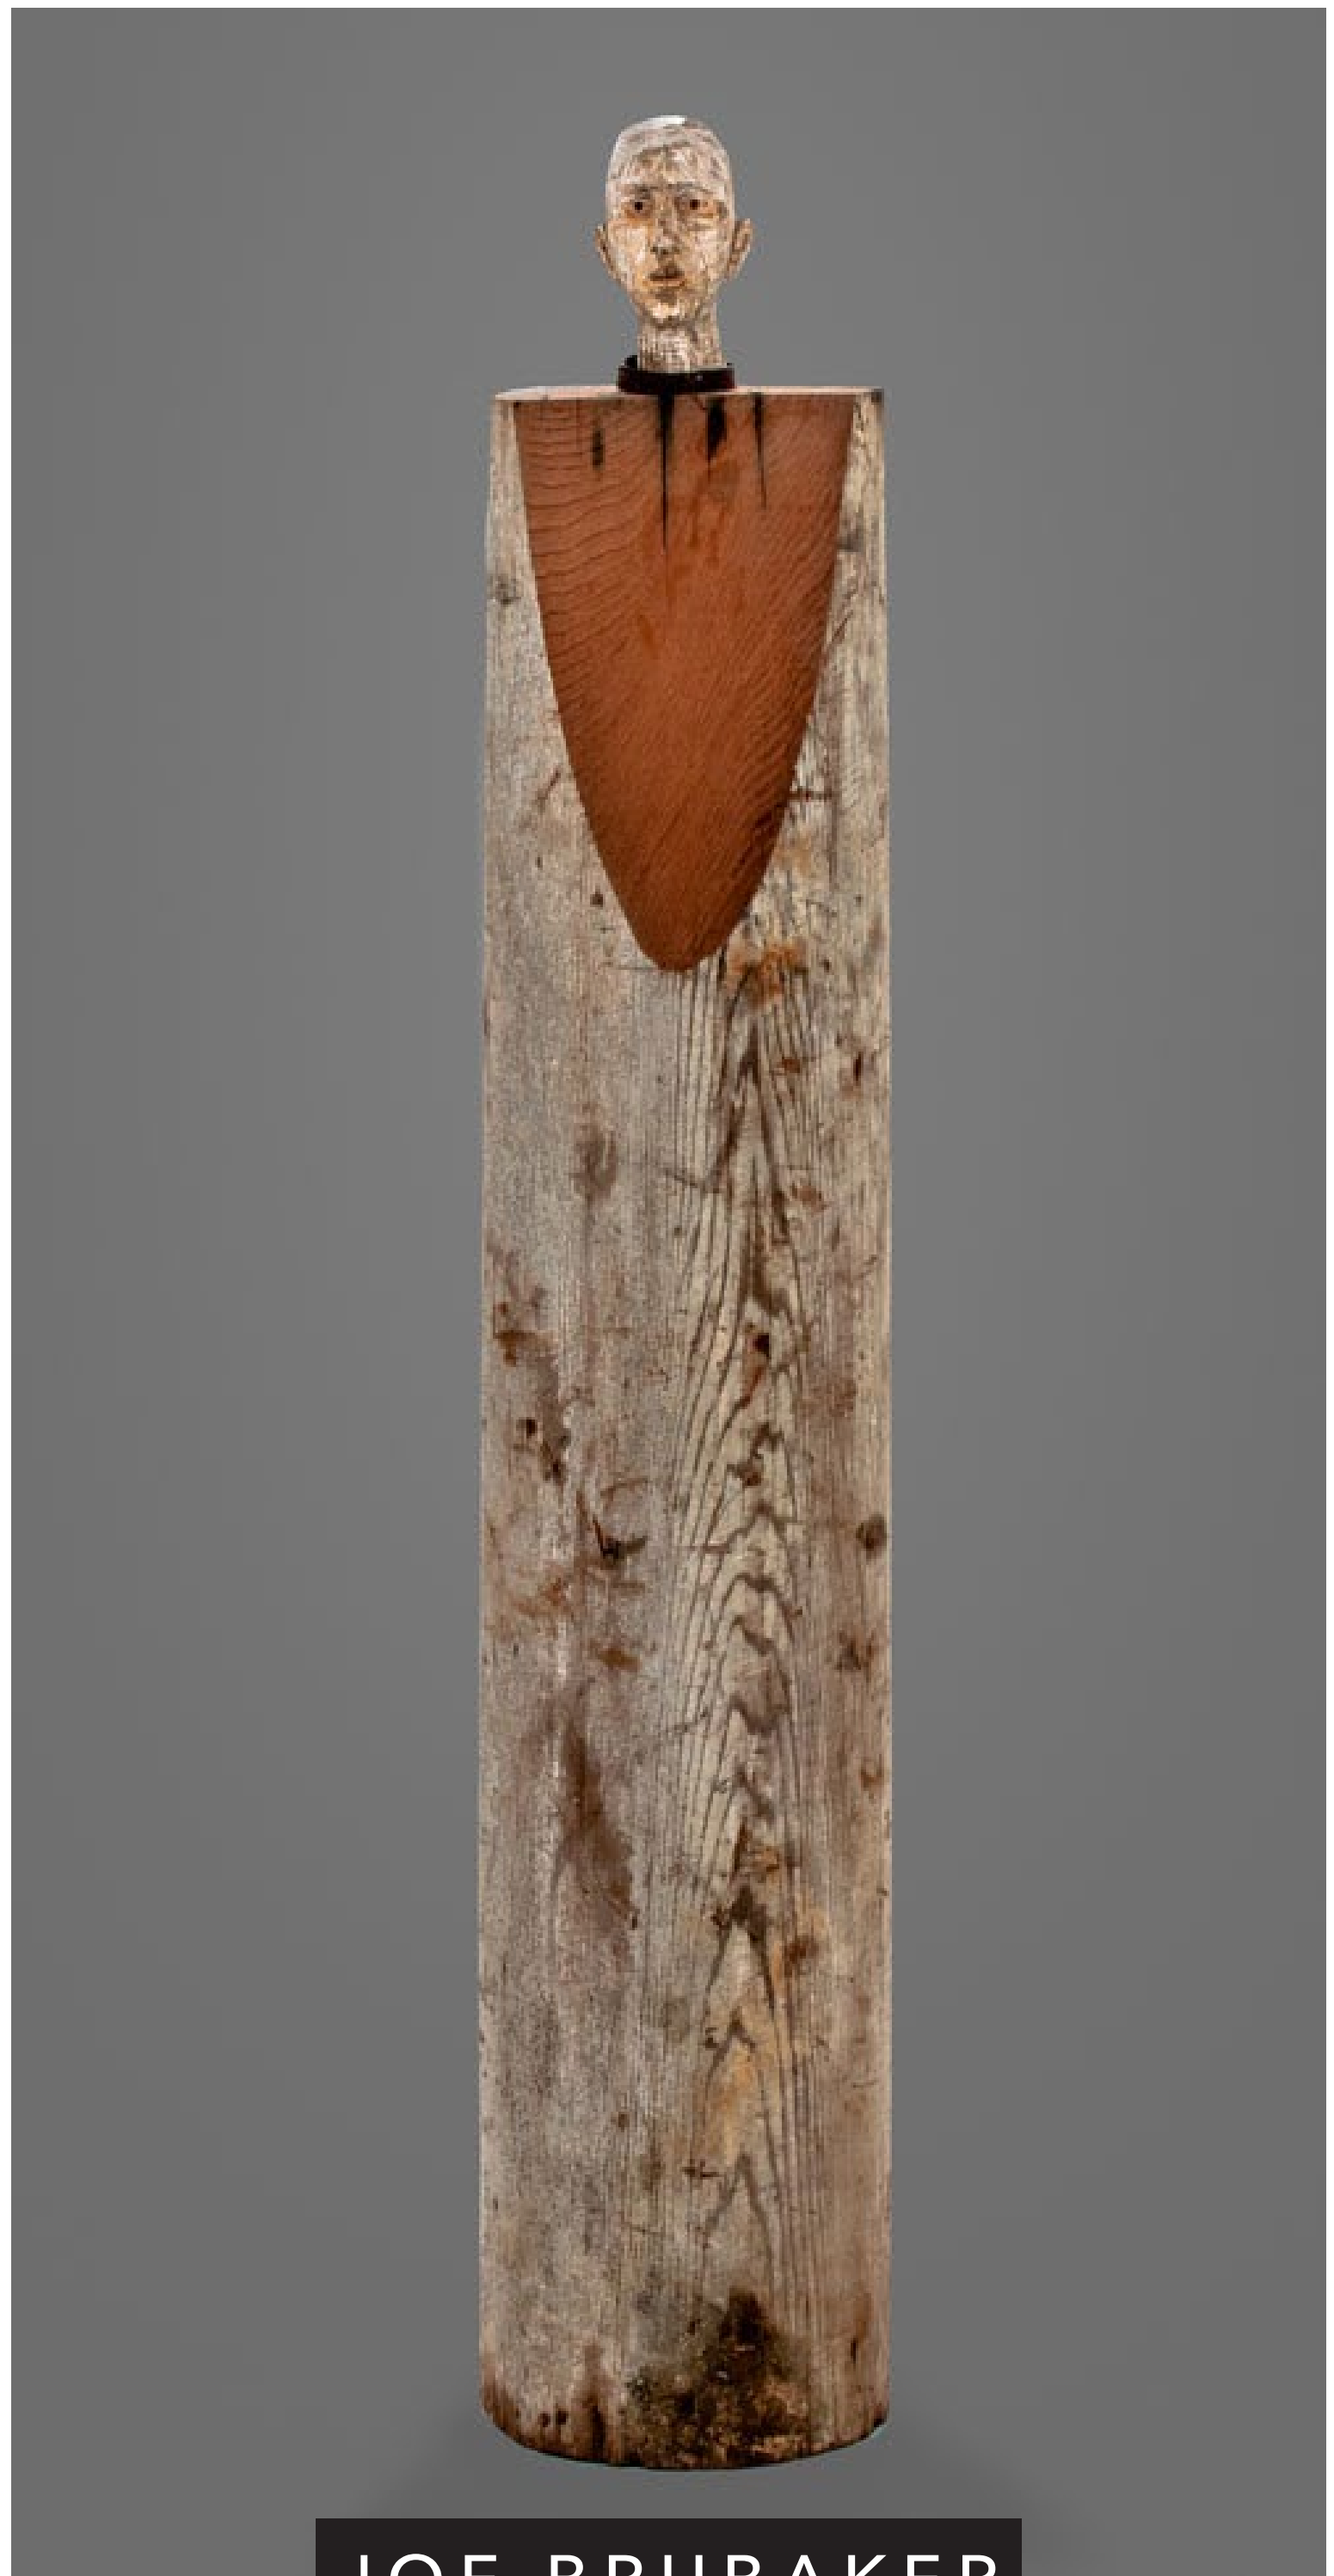

Laurie Ghiermetti

CURRENTLY ON VIEW IN OUR
LA AND SF SHOWROOMS

ISABELLE MAYNARD

JANN NUNN

JOE BRUBAKER

NANCY LEGGE

MARK PERLMAN

JUAN ALONSO-RODRIGUEZ

ANDRZEJ MICHAEL KARWACKI

ANDREW HAYES

BILL CAHAN

CARA BARER

GORDON STUDER

DANAE MATTES

CHARLES ECKART

EMILY PAYNE